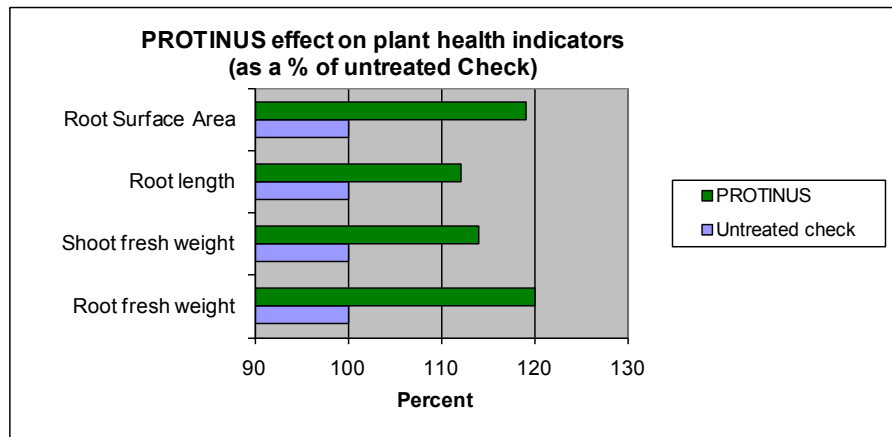

PROTINUS

SEED NUTRITION PRODUCT

Because a healthy start can make a world of difference™

PROTINUS™ Seed Nutrition Product delivers early plant health as evidenced by earlier and more even germination, increased early plant growth, and enhanced root growth.

The above chart¹ demonstrates the positive impact of PROTINUS on early plant growth and root growth. Enhanced above ground and root growth early in the season helps young plants better compete with weeds, and find needed nutrients and moisture. Getting plants off to an early, healthy start is critical to ensuring the crop reaches its full genetic potential.