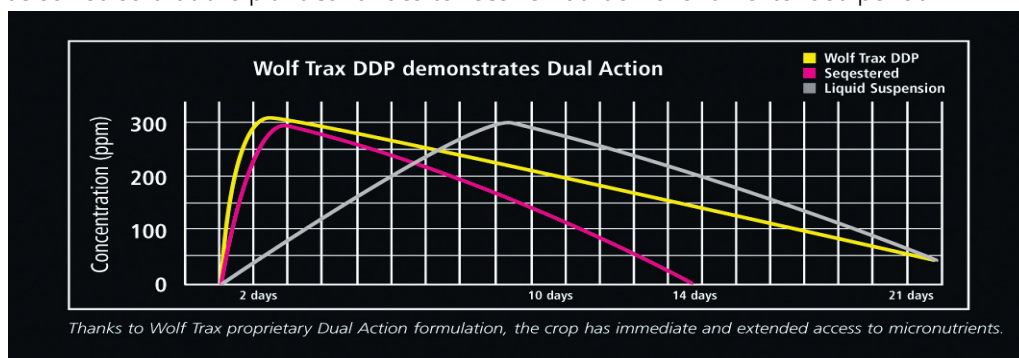

Early is important

Research done at the University of Arkansas¹ compared different rates, sources and timings of zinc application for use in rice. Maximum yield was achieved with pre-emergent zinc application. One of their key findings was that yield loss due to deficiency could not be “fixed” with post-emergent zinc applications. Researchers concluded that fertilizer recommendations should reflect the advantages of Zinc fertilization performed before crop emergence.

The above study was performed using zinc, but the basic principles of correcting problems early hold true for all nutrients.

¹ Agronomy Journal 97:272-278 (2005).

(continued)

Wolf Trax and the Right TIME

- 3) **DDP Micronutrients are designed to deliver early uptake** DDP Micronutrients are formulated similar to many crop protection products. Particle size and pH are optimized for plant uptake. Some formulants are included to avoid tie-up in the soil, while others are included to enhance foliar contact.
- 4) **DDP Technology is research-proven** Plant uptake has been measured as early as seven days after emergence in fertilizer coating trials, and as early as two days after application in foliar trials. Visit www.wolftrax.com for results of over 800 trials.