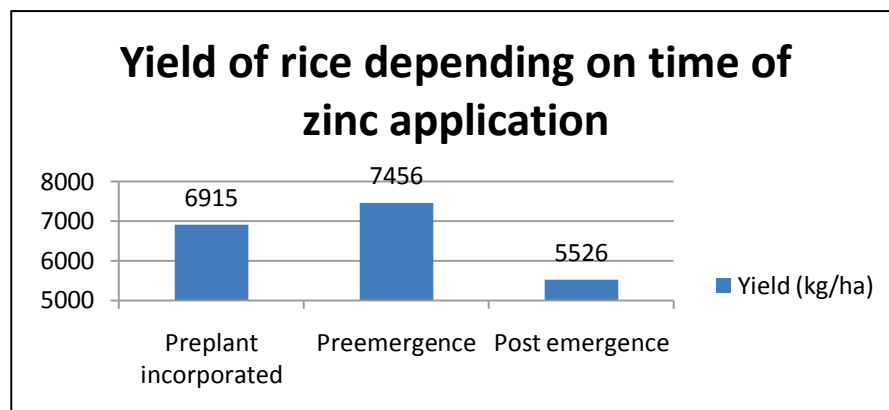

How DDP Micronutrients help your growers apply micronutrients at the Right TIME

The 4R nutrient system, based on the best management principles of the Right RATE, Right SOURCE, Right TIME and Right PLACE is designed to “help every farmer execute an optimal strategy to preserve his land and create greater yields in an environmentally sensitive manner” (Fertilizer Institute). You can help your customers engage these best use practices by recommending Wolf Trax DDP Micronutrients.

Most fertilizer experts agree that the longer a nutrient “hunger” goes on, the greater the risk of yield loss. In many agricultural crops, the primordial head of the reproductive structure, which determines the number of seeds (and therefore yield), is set by the four or five leaf-stage of the plant.

Early is important

Research done at the University of Arkansas¹ compared different rates, sources and timings of zinc application for use in rice. Maximum yield was achieved with pre-emergent zinc application. One of their key findings was that yield loss due to deficiency could not be “fixed” with post-emergent zinc applications. Researchers concluded that fertilizer recommendations should reflect the advantages of Zinc fertilization performed before crop emergence.