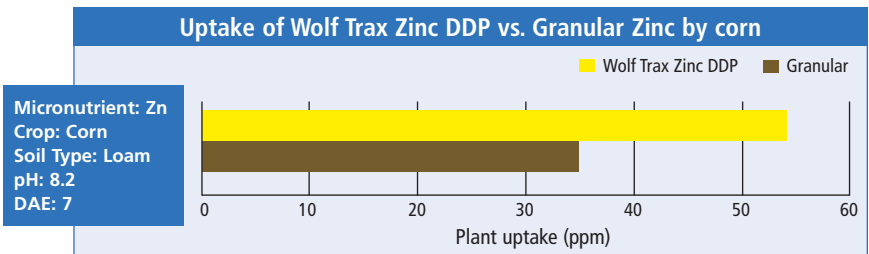

More effective application

Wolf Trax DDP (Dry Dispersible Powder) Micronutrients are delivered to the plant in a new way that's more effective. Because of its unique formulation, DDP products stay coated on the fertilizer prills throughout the blending process right to application in the soil. This ensures your crop will benefit from more even distribution throughout the root zone for greater uptake.

Fertilizer prills coated by Wolf Trax DDP technology provide 100 percent coverage with micronutrients.

More efficient application

Wolf Trax DDP micronutrients are designed to be efficient. Made up of high-analysis dry powders, DDP products have greater purity and are delivered more precisely to the growing roots of your plant so less product is needed. While micronutrients are vital, only small amounts are required (see examples below).

Source: Data collected from many sources.

Superior distribution

DDP Fertilizer Coating ensures that micronutrients are distributed throughout the root zone, providing up to 50 times the interception points for roots to access micronutrients compared to granular micronutrients.

Wolf Trax Dual Action Availability means the DDP micronutrient is immediately available to the growing plant, and continues to feed the plant up to 28 DAE (Days after Emergence).

Peace of mind

All Wolf Trax DDP products come backed by the Growing Forward™ Guarantee. Ask your Wolf Trax dealer for details.