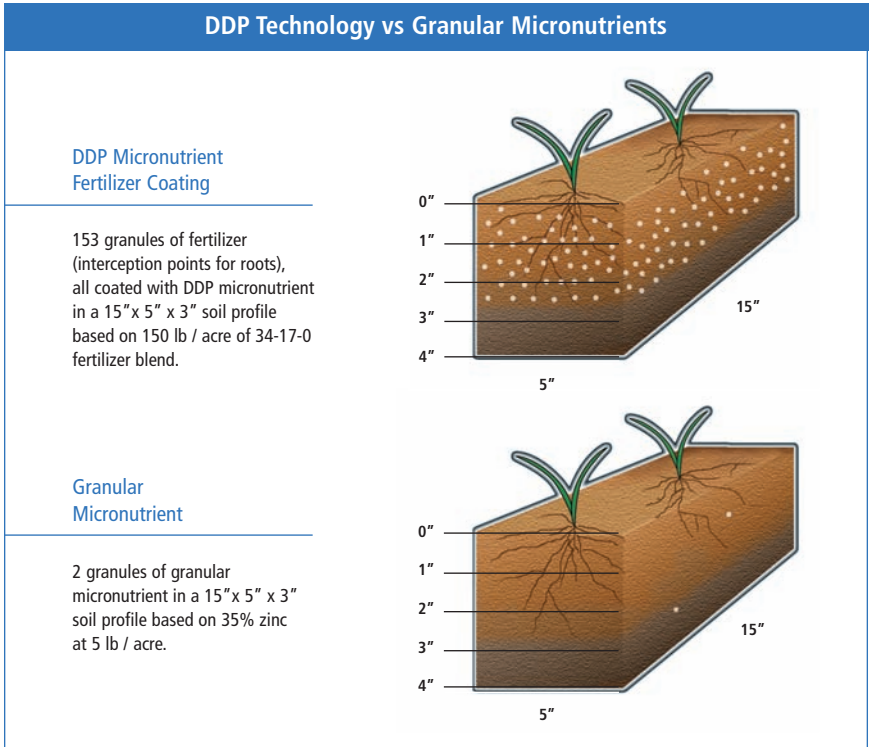

More effective application

Wolf Trax DDP (Dry Dispersible Powder) Micronutrients are delivered to the plant in a new way that's more effective. Because of its unique formulation, DDP products stay coated on the fertilizer prills throughout the blending process right to application in the soil. This ensures your crop will benefit from more even distribution throughout the root zone for greater uptake.

Fertilizer prills coated by Wolf Trax DDP technology provide 100 percent coverage with micronutrients.

More efficient application

Wolf Trax DDP micronutrients are designed to be efficient. Made up of high-analysis dry powders, DDP products have greater purity and are delivered more precisely to the growing roots of your plant so less product is needed. While micronutrients are vital, only small amounts are required (see examples below).

Source: Data collected from many sources.

Superior distribution

DDP Fertilizer Coating ensures that micronutrients are distributed throughout the root zone, providing up to 50 times the interception points for roots to access micronutrients compared to granular micronutrients.

Wolf Trax Dual Action Availability means the DDP micronutrient is immediately available to the growing plant, and continues to feed the plant up to 28 DAE (Days after Emergence).

Peace of mind

All Wolf Trax DDP products come backed by the Growing Forward™ Guarantee. Ask your Wolf Trax dealer for details.