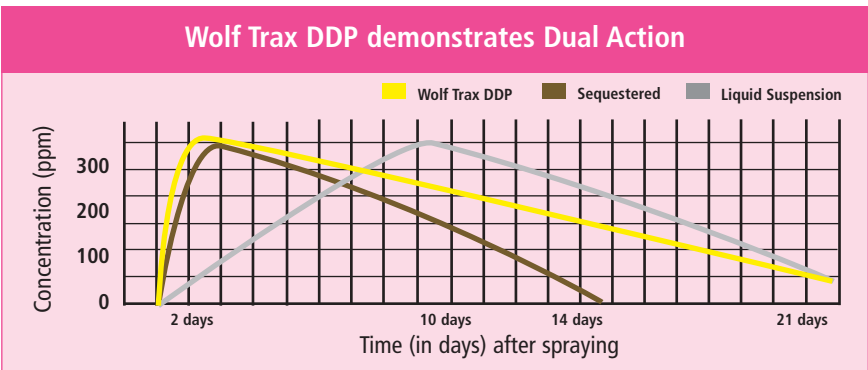

## DDP Foliar Micronutrients

---

- Custom-designed to provide immediate uptake and continuous feeding
- Delivers benefits of chelates without leaf-burn problems
- Safe on crops
- Flexibility in spray timing and tank-mixes

## Dual Action Availability

---

The unique DDP Dual Action formulation provides both immediate uptake (within 48 hours), and continuous feeding over time (up to 28 days). This means your crop has access to micronutrients throughout the crop's critical growth stages, and you have greater flexibility in spray timing.