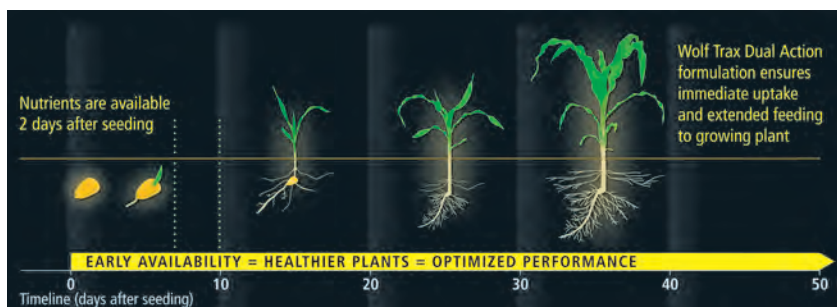

## Wolf Trax DDP Planter Box Treatment

---

- Dry micronutrient formulation (Dry Dispersible Powder)
- Custom designed to effectively coat each seed
- Easy to apply
- High quality and proven safe on seed
- Available to seed at early growth stages

## Earlier uptake

---

Wolf Trax DDP Micronutrients feature an innovative formulation designed to provide early availability. Earlier nutrition helps crops get off to a great start, and leads to better plant health.

**Planter Box Treatments provide micronutrient to the growing seed at least 30 days earlier than typical granular micronutrients.**

## Better plant health

---

Earlier uptake of micronutrients leads to earlier plant health. Better overall plant health can lead to:

- Early season vigor
- Earlier emergence
- Increased germination
- Enhanced root development
- Higher yields
- Better return on investment