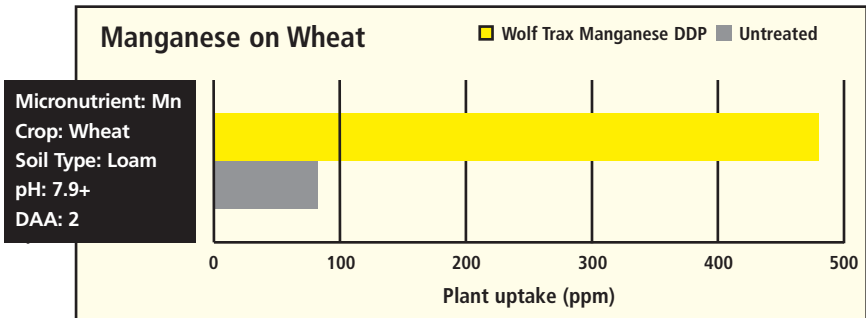

## Dual Action Availability - Early Uptake

The unique DDP Dual Action formulation provides both immediate uptake (within 48 hours), and continuous feeding over time (up to 28 days). This means your crop has access to micronutrients throughout the crop's critical growth stages, and you have greater flexibility in spray timing.

Thanks to Wolf Trax proprietary Dual Action formulation, you can apply when it's most convenient, without giving up plant availability.

## Superior application

Wolf Trax DDP (Dry Dispersible Powder) is designed to disperse almost instantly in water – less than 60 seconds for a 20-hectare mix. And, DDP Micronutrients stay in suspension and will not clog up your application equipment.

Early uptake of Manganese DDP is observed in plant tissue of wheat, two days after application, even when sprayed under cold conditions, and on high pH soils.