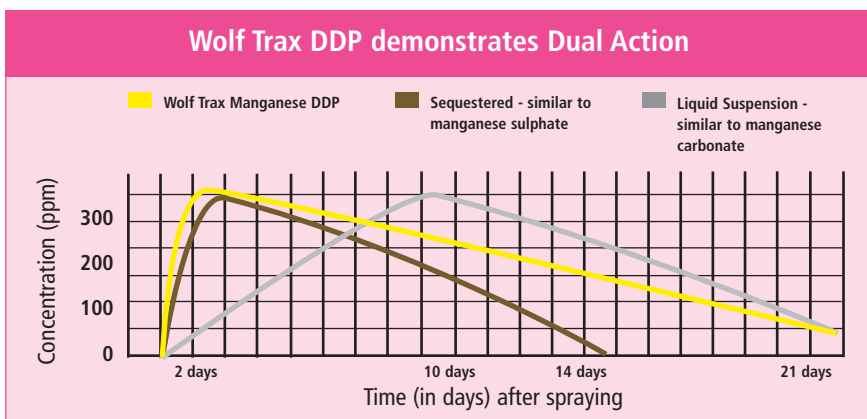

## Wolf Trax Innovative Micronutrients...

A better way to nourish your crop

wolftrax  
INNOVATIVE MICRONUTRIENTS

Ensure your crops are well nourished, and watch your crops perform to their true potential, with Dual Action™ Availability, exclusively from Wolf Trax DDP® Micronutrients.

## Dual Action Availability - Early Uptake

The unique DDP Dual Action formulation provides both immediate uptake (within 48 hours), and continuous feeding over time (up to 28 days). This means your crop has access to micronutrients throughout the crop's critical growth stages, and you have greater flexibility in spray timing.